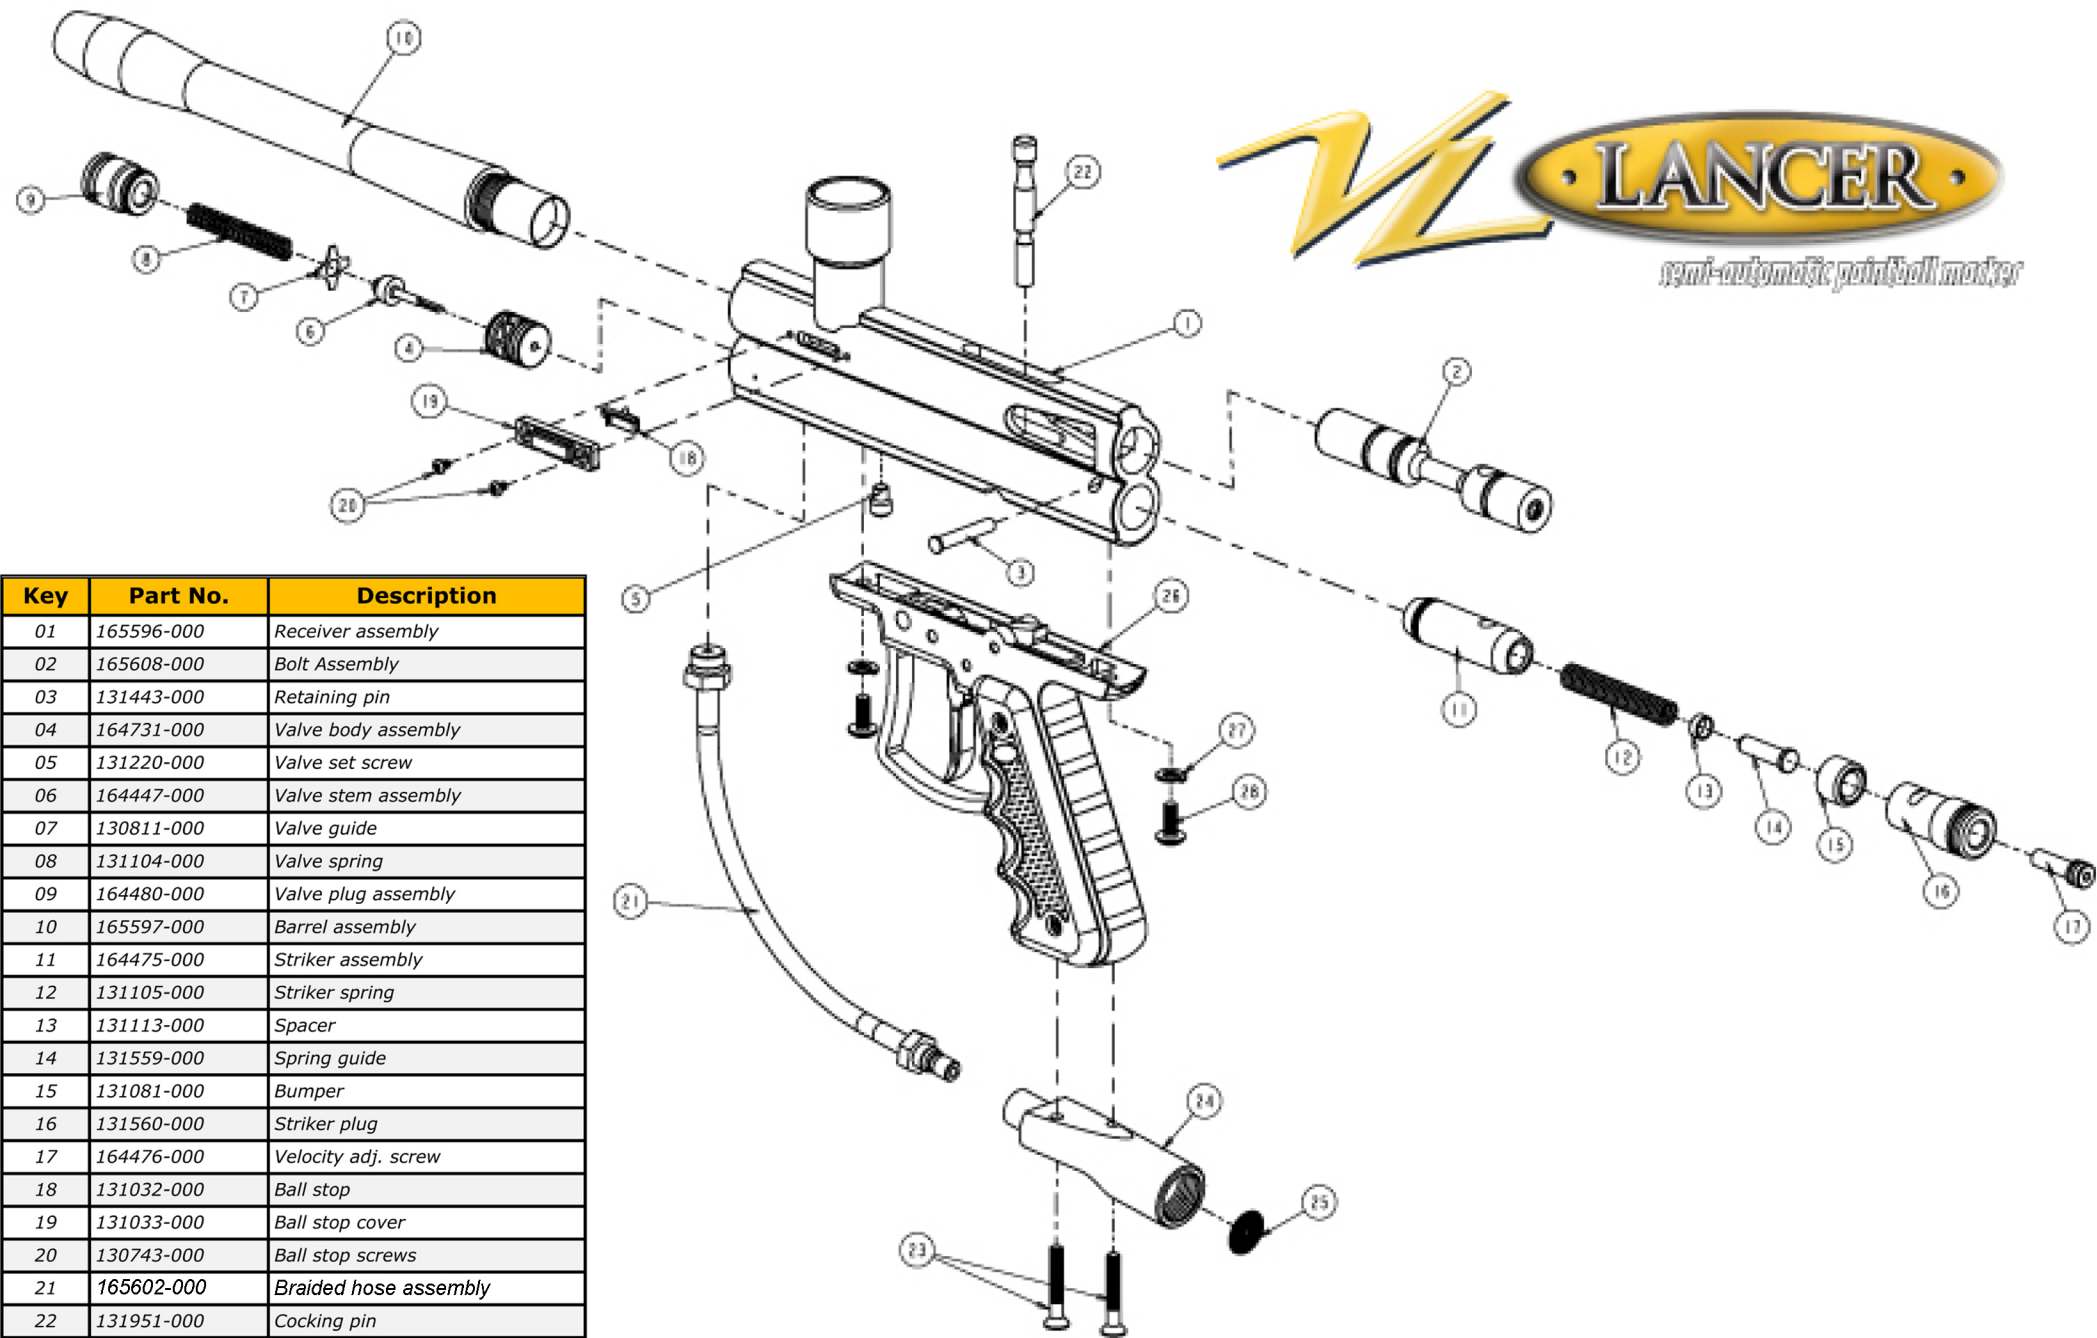

VL LANCER
semi-automatic paintball marker

Key	Part No.	Description
01	165596-000	Receiver assembly
02	165608-000	Bolt Assembly
03	131443-000	Retaining pin
04	164731-000	Valve body assembly
05	131220-000	Valve set screw
06	164447-000	Valve stem assembly
07	130811-000	Valve guide
08	131104-000	Valve spring
09	164480-000	Valve plug assembly
10	165597-000	Barrel assembly
11	164475-000	Striker assembly
12	131105-000	Striker spring
13	131113-000	Spacer
14	131559-000	Spring guide
15	131081-000	Bumper
16	131560-000	Striker plug
17	164476-000	Velocity adj. screw
18	131032-000	Ball stop
19	131033-000	Ball stop cover
20	130743-000	Ball stop screws
21	165602-000	Braided hose assembly
22	131951-000	Cocking pin
23	131087-000	Bottomline screw
24	134258-000	Bottomline adapter
25	130727-000	Filter
26	165599-000	Grip frame assembly
27	130806-000	Lock washer
28	130815-000	Retaining screw