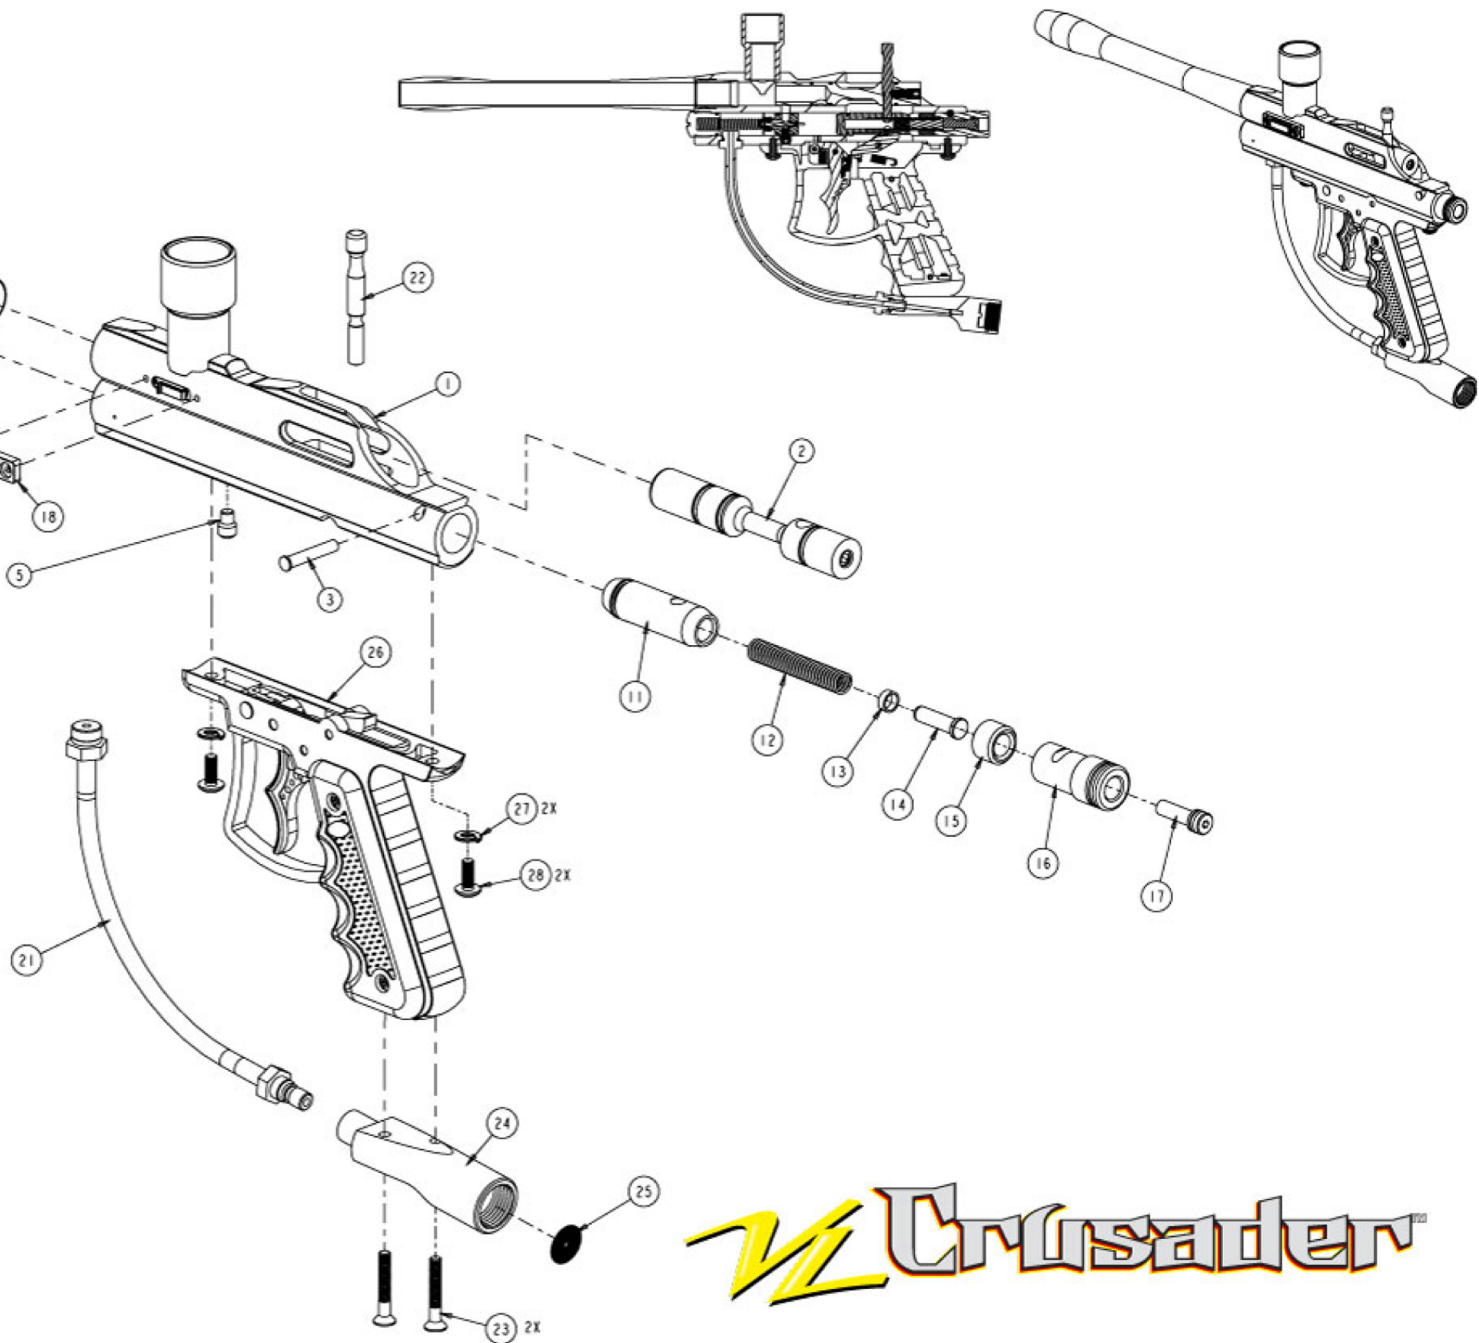

**PARTS LIST**

Key	Part No.	Description
01	165600-000	Receiver assembly
02	165608-000	Bolt Assembly
03	131443-000	Retaining pin
04	164731-000	Valve body assembly
05	131220-000	Valve set screw
06	164447-000	Valve stem assembly
07	130811-000	Valve guide
08	131104-000	Valve spring
09	165617-000	Valve plug assembly
10	165601-000	Barrel assembly
11	164475-000	Striker assembly
12	131105-000	Striker spring
13	131113-000	Spacer
14	131559-000	Spring guide
15	131081-000	Bumper
16	131560-000	Striker plug
17	164476-000	Velocity adj. screw
18	131032-000	Ball stop
19	131033-000	Ball stop cover
20	130743-000	Ball stop screws
21	165602-000	Braided hose assembly
22	131951-000	Cocking pin
23	131087-000	Bottomline screw
24	134262-000	Bottomline adapter
25	130727-000	Filter
26	165607-000	Grip frame assembly
27	130806-000	Lock washer
28	130815-000	Retaining screw

**Crusader™**