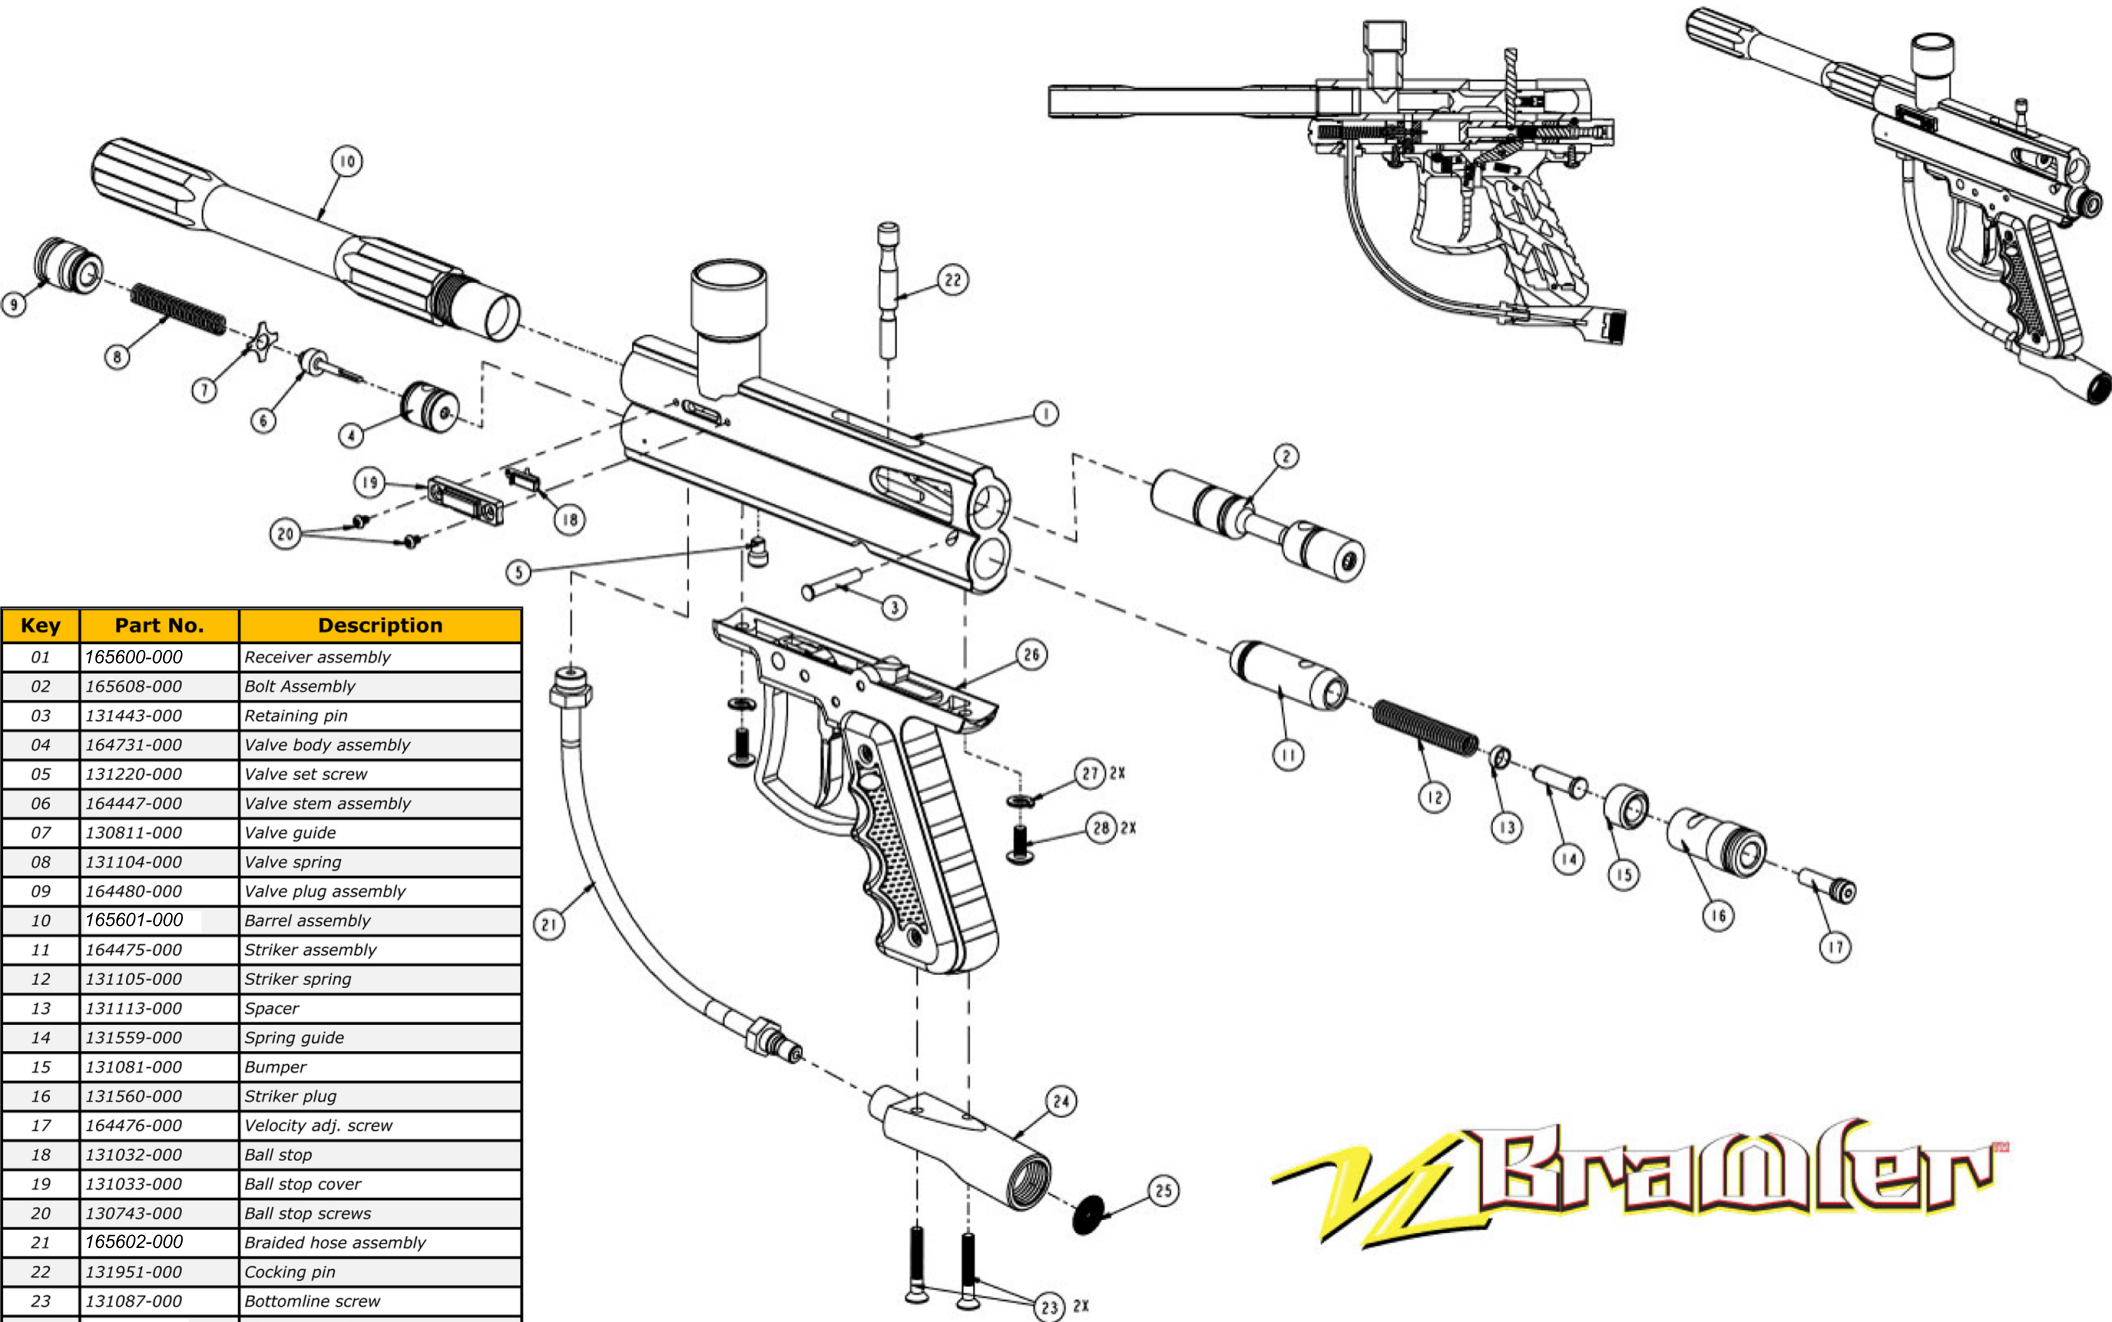

Key	Part No.	Description
01	165600-000	Receiver assembly
02	165608-000	Bolt Assembly
03	131443-000	Retaining pin
04	164731-000	Valve body assembly
05	131220-000	Valve set screw
06	164447-000	Valve stem assembly
07	130811-000	Valve guide
08	131104-000	Valve spring
09	164480-000	Valve plug assembly
10	165601-000	Barrel assembly
11	164475-000	Striker assembly
12	131105-000	Striker spring
13	131113-000	Spacer
14	131559-000	Spring guide
15	131081-000	Bumper
16	131560-000	Striker plug
17	164476-000	Velocity adj. screw
18	131032-000	Ball stop
19	131033-000	Ball stop cover
20	130743-000	Ball stop screws
21	165602-000	Braided hose assembly
22	131951-000	Cocking pin
23	131087-000	Bottomline screw
24	134262-000	Bottomline adapter
25	130727-000	Filter
26	165607-000	Grip frame assembly
27	130806-000	Lock washer
28	130815-000	Retaining screw