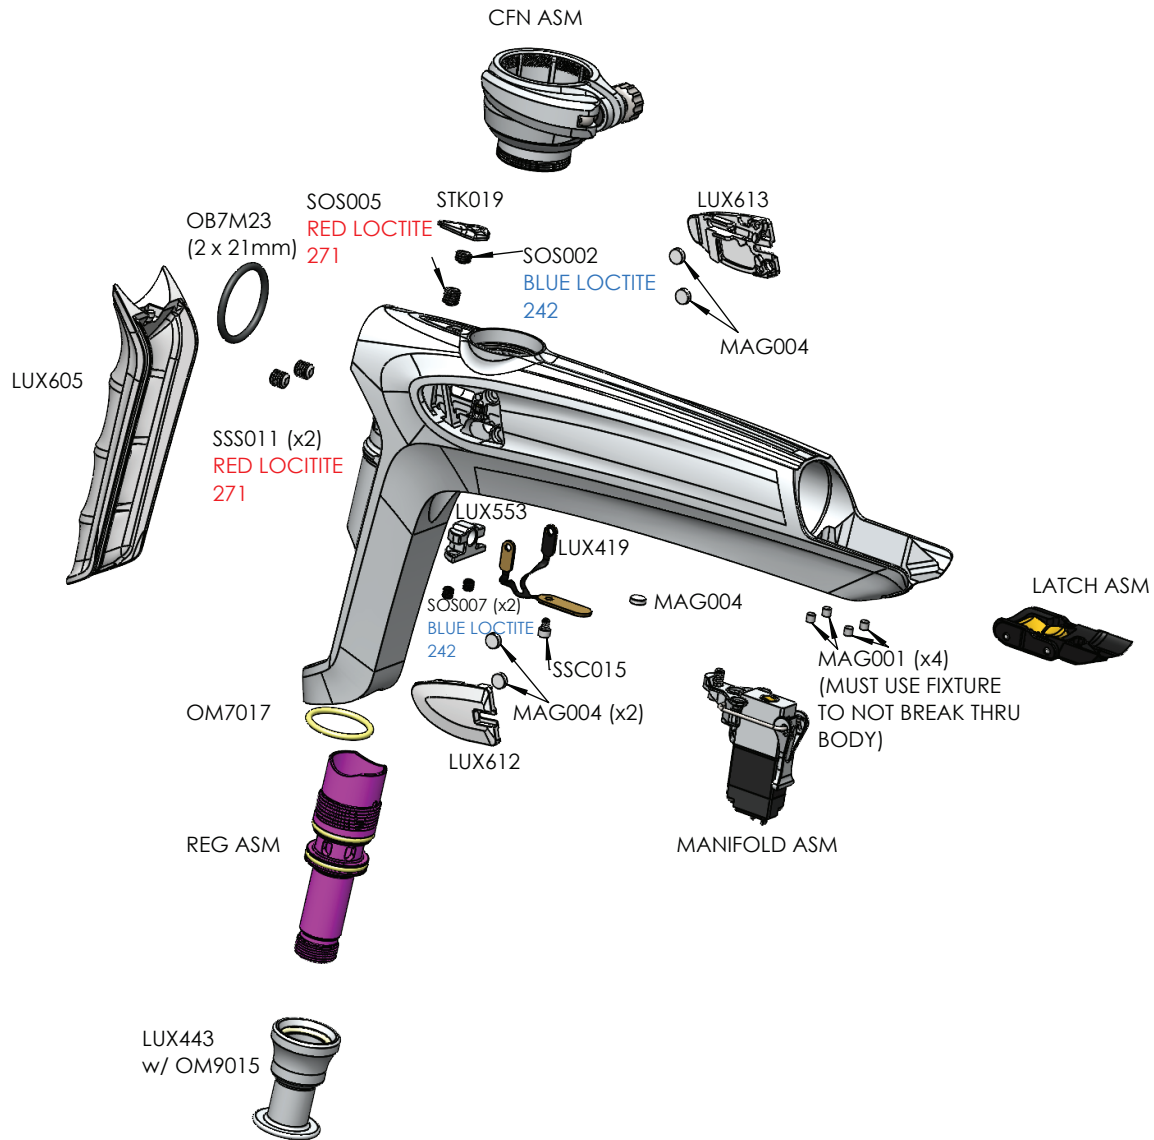

TM49 | SHUTTLE HOUSING ASSEMBLY

TM49 | FEEDTUBE ASSEMBLY

LUXE®

TM49 | EYE COVER AND BALL DETENT ASSEMBLY

TM49 | BODY COMPONENT ASSEMBLY

TM49 | AIR SOURCE ADAPTER ASSEMBLY

LUXE®

TM49 | GRIP FRAME ASSEMBLY

TM49 | REAR LATCH ASSEMBLY

TM49 | REGULATOR ASSEMBLY

TM49 | SOLENOID AND MANIFOLD ASSEMBLY

TM49 | BOLT SYSTEM ASSEMBLY GUIDE

LUXE®