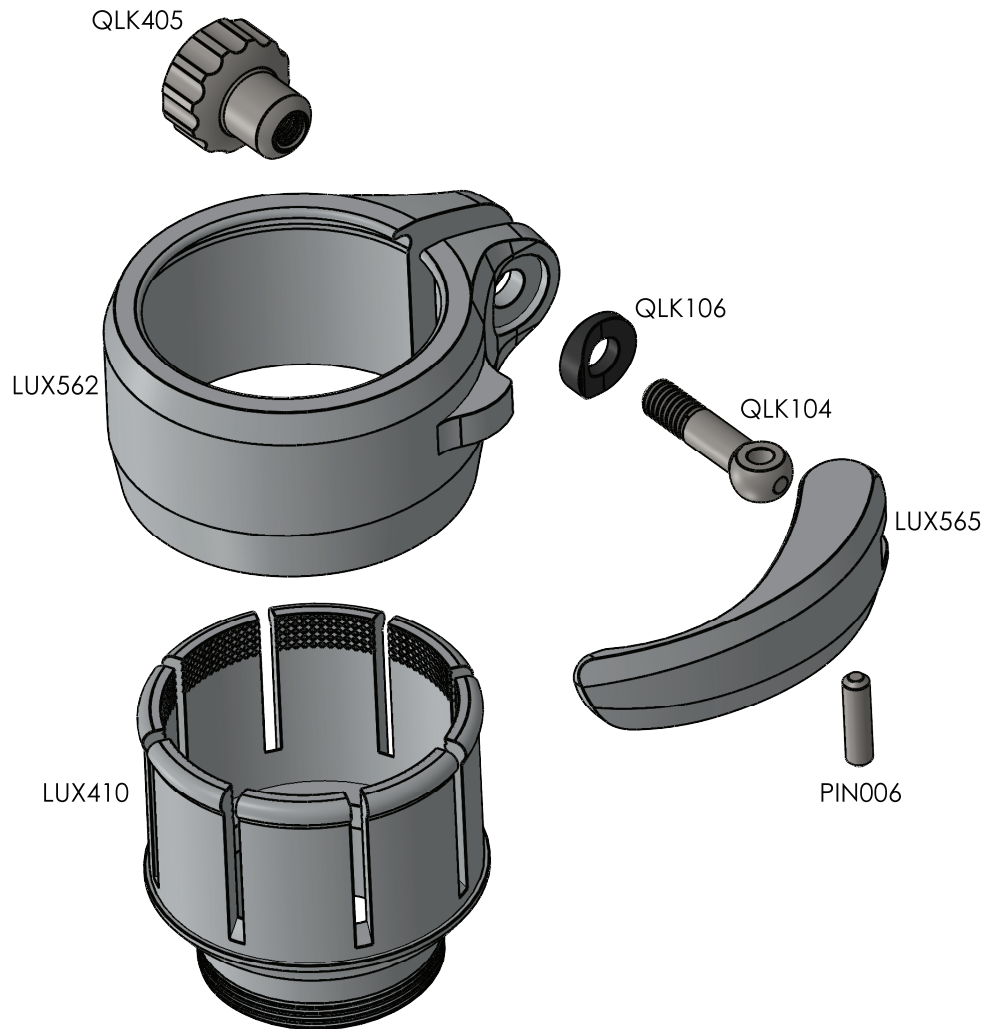

TM49 | SHUTTLE HOUSING ASSEMBLY

TM49 | FEEDTUBE ASSEMBLY

LUXE®

TM49 | EYE COVER AND BALL DETENT ASSEMBLY

TM49 | BODY COMPONENT ASSEMBLY

TM49 | AIR SOURCE ADAPTER ASSEMBLY

LUXE®

TM49 | GRIP FRAME ASSEMBLY

TM49 | REAR LATCH ASSEMBLY

TM49 | REGULATOR ASSEMBLY

TM49 | SOLENOID AND MANIFOLD ASSEMBLY

TM49 | BOLT SYSTEM ASSEMBLY GUIDE

LUXE®