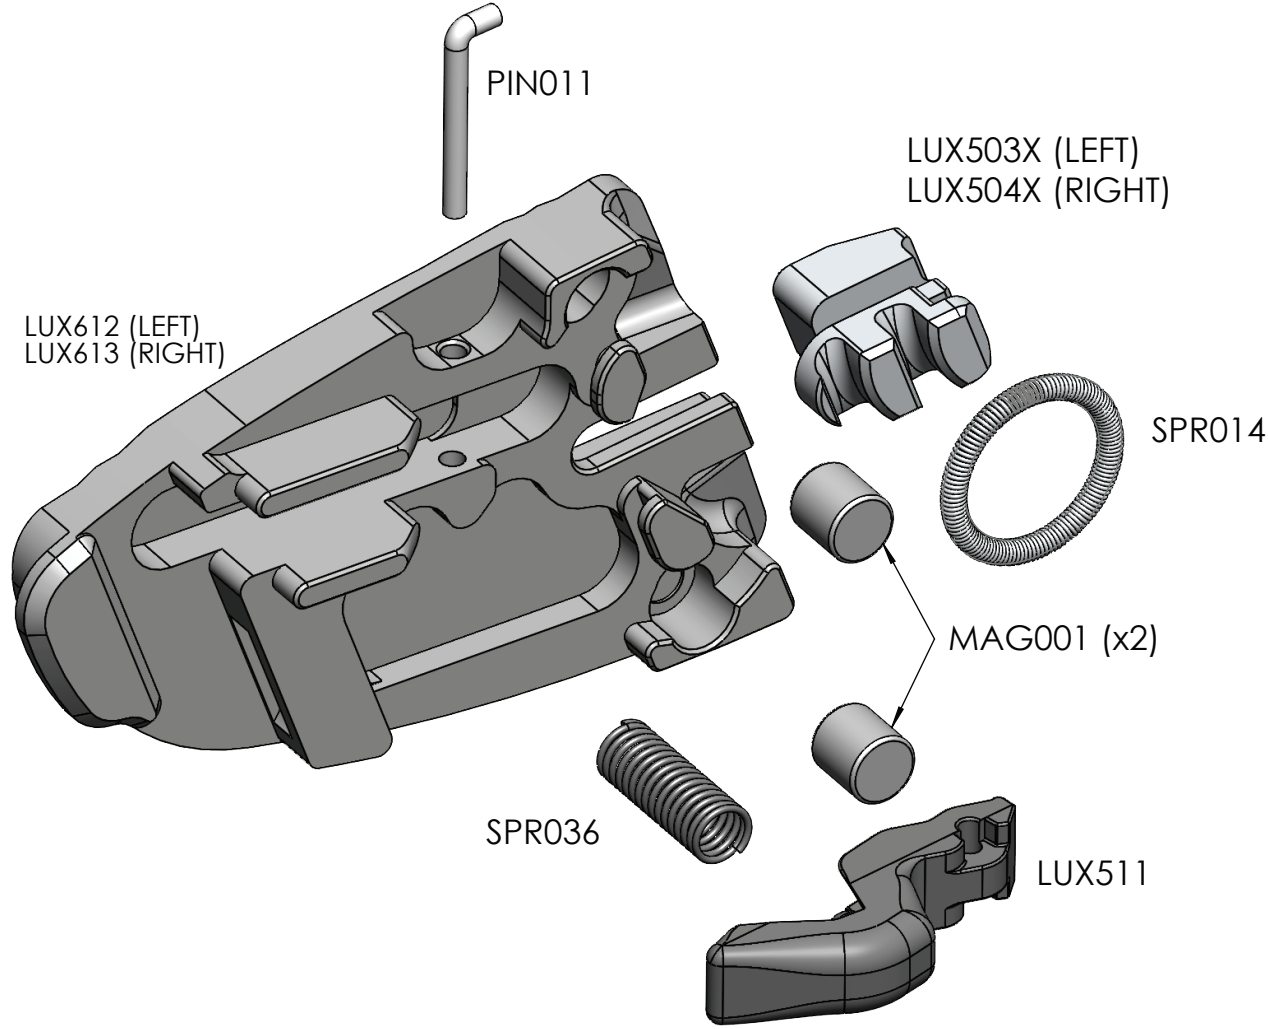

TM49 | SHUTTLE HOUSING ASSEMBLY

TM49 | FEEDTUBE ASSEMBLY

LUXE®

TM49 | EYE COVER AND BALL DETENT ASSEMBLY

TM49 | BODY COMPONENT ASSEMBLY

TM49 | AIR SOURCE ADAPTER ASSEMBLY

LUXE®

TM49 | GRIP FRAME ASSEMBLY

TM49 | REAR LATCH ASSEMBLY

TM49 | REGULATOR ASSEMBLY

TM49 | SOLENOID AND MANIFOLD ASSEMBLY

TM49 | BOLT SYSTEM ASSEMBLY GUIDE

LUXE®