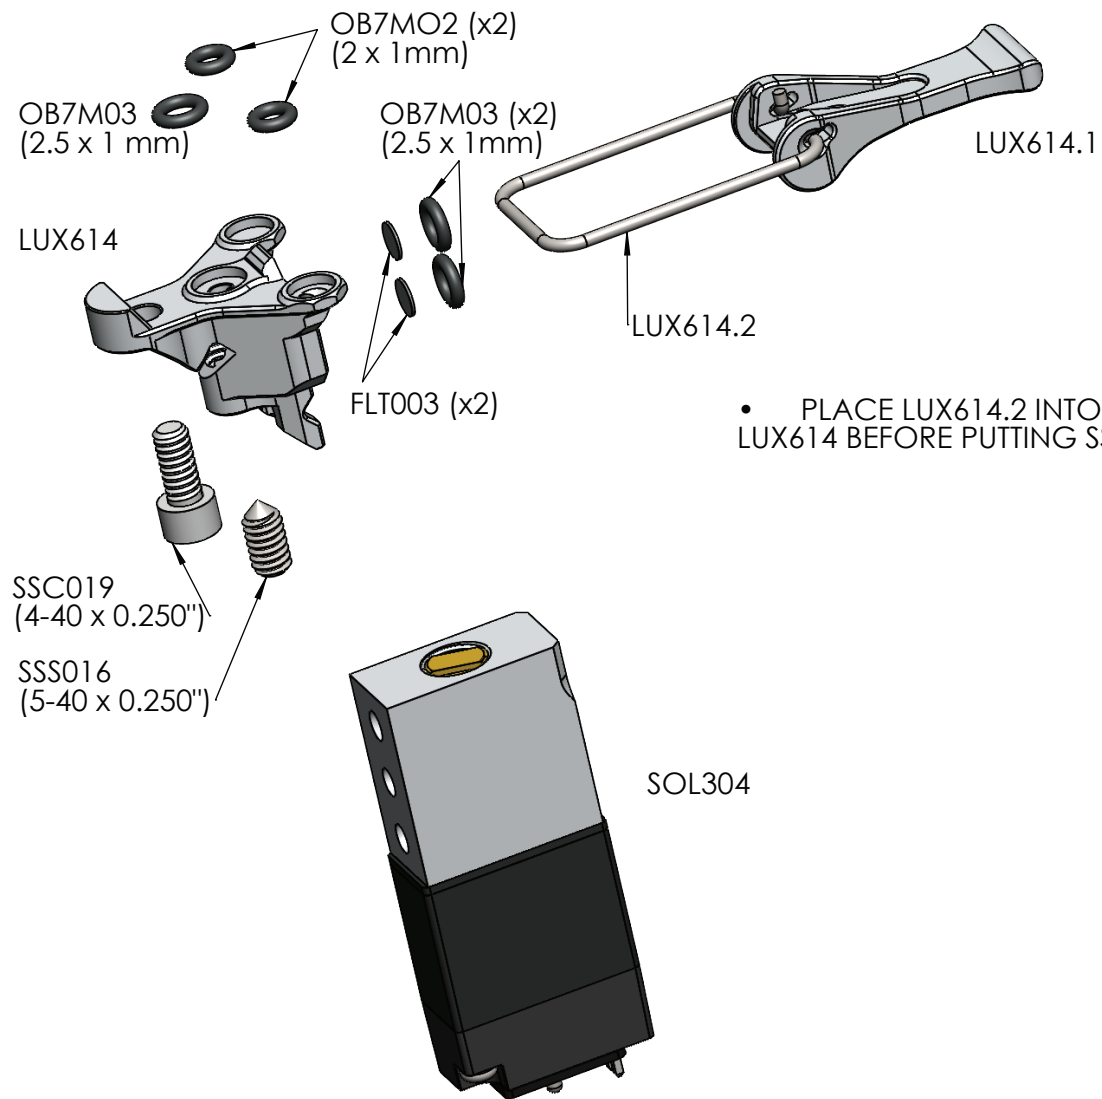

TM49 | SHUTTLE HOUSING ASSEMBLY

TM49 | FEEDTUBE ASSEMBLY

LUXE®

TM49 | EYE COVER AND BALL DETENT ASSEMBLY

TM49 | BODY COMPONENT ASSEMBLY

TM49 | AIR SOURCE ADAPTER ASSEMBLY

LUXE®

TM49 | GRIP FRAME ASSEMBLY

TM49 | REAR LATCH ASSEMBLY

TM49 | REGULATOR ASSEMBLY

TM49 | SOLENOID AND MANIFOLD ASSEMBLY

TM49 | BOLT SYSTEM ASSEMBLY GUIDE

LUXE®