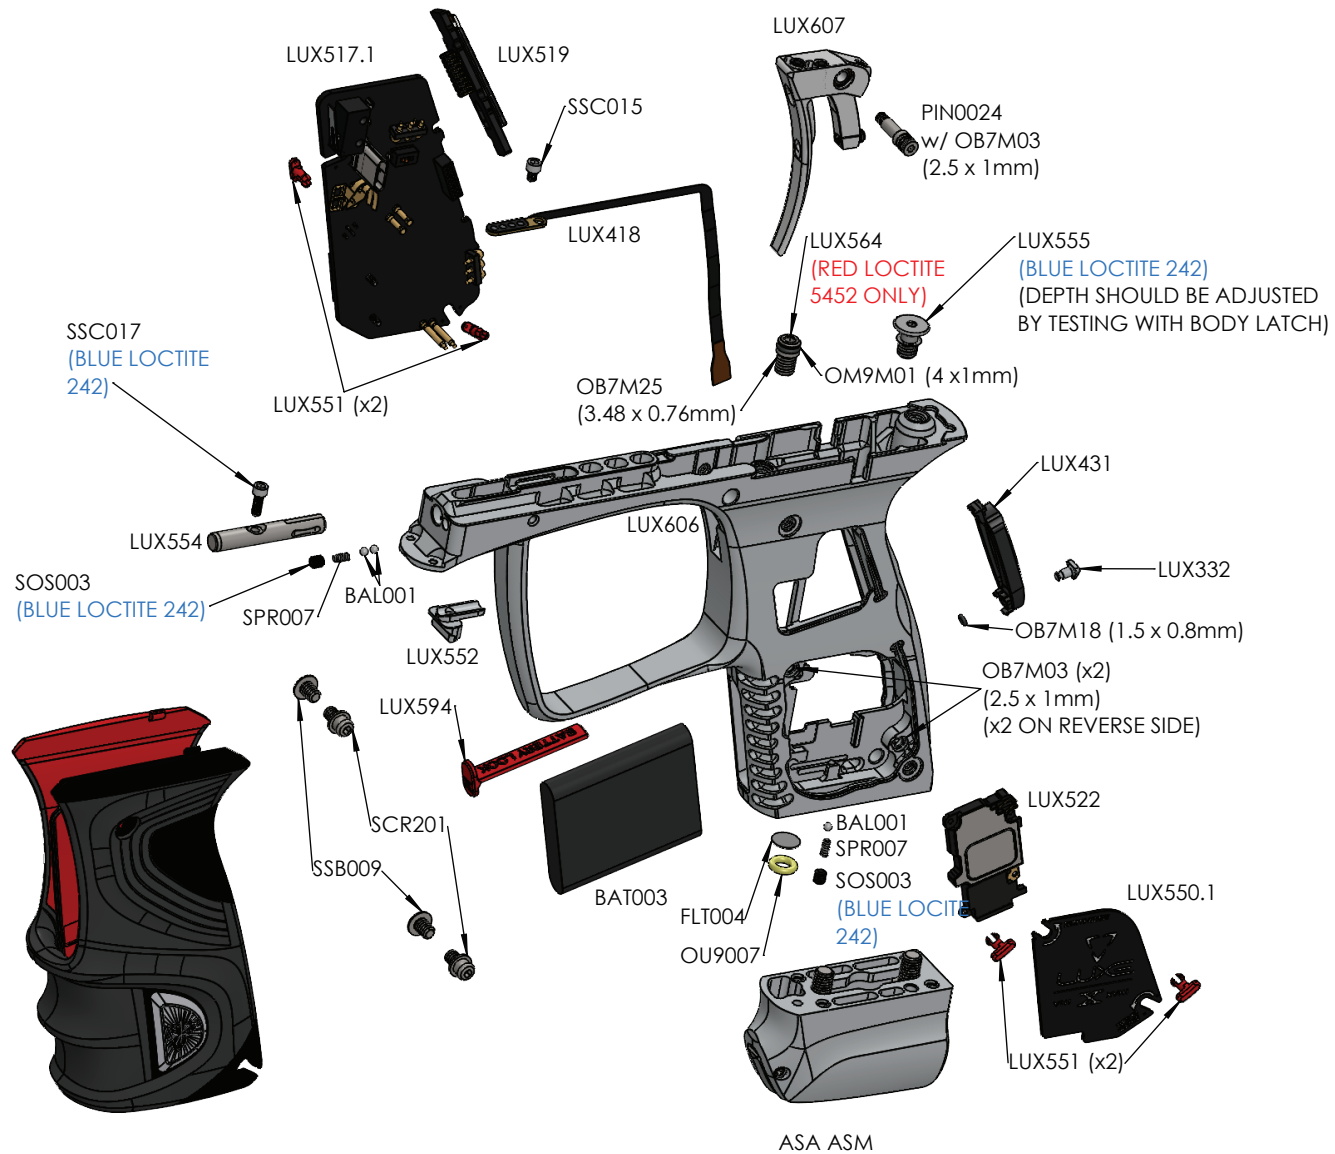

TM49 | SHUTTLE HOUSING ASSEMBLY

TM49 | FEEDTUBE ASSEMBLY

LUXE®

TM49 | EYE COVER AND BALL DETENT ASSEMBLY

TM49 | BODY COMPONENT ASSEMBLY

TM49 | AIR SOURCE ADAPTER ASSEMBLY

LUXE®

TM49 | GRIP FRAME ASSEMBLY

TM49 | REAR LATCH ASSEMBLY

TM49 | REGULATOR ASSEMBLY

TM49 | SOLENOID AND MANIFOLD ASSEMBLY

TM49 | BOLT SYSTEM ASSEMBLY GUIDE

LUXE®