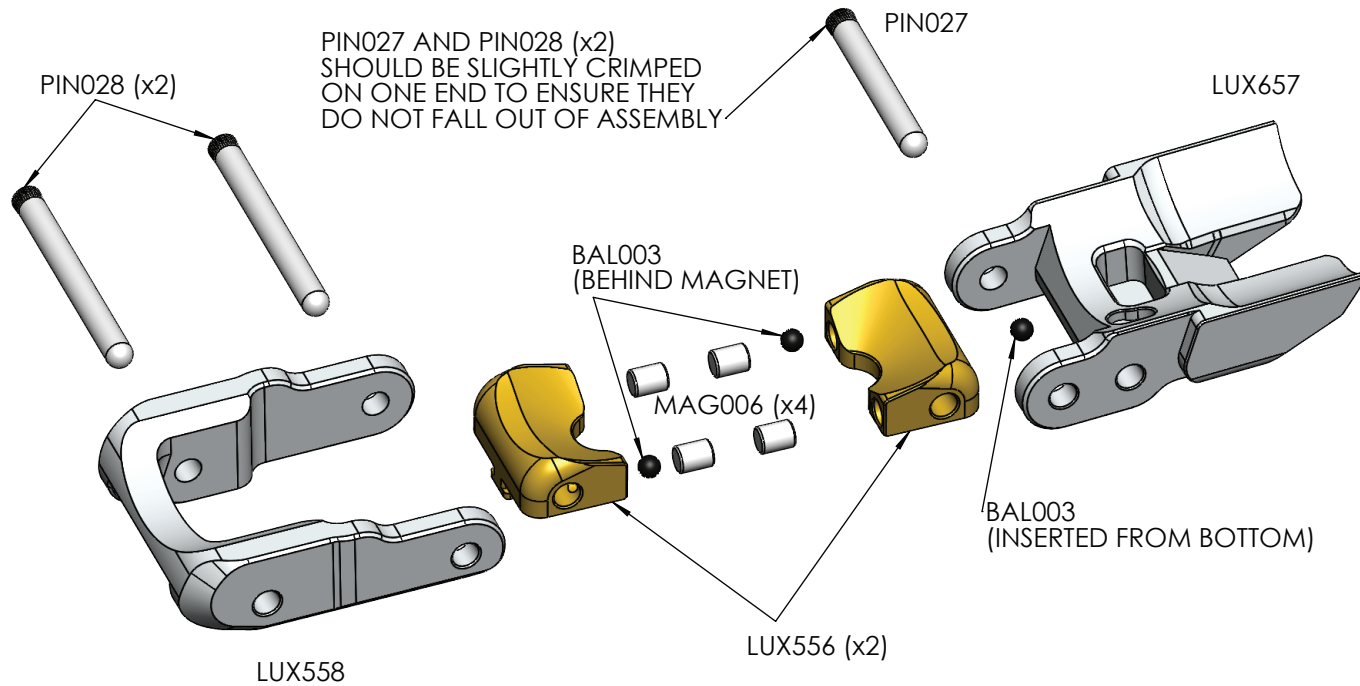

TM49 | SHUTTLE HOUSING ASSEMBLY

TM49 | FEEDTUBE ASSEMBLY

LUXE®

TM49 | EYE COVER AND BALL DETENT ASSEMBLY

TM49 | BODY COMPONENT ASSEMBLY

TM49 | AIR SOURCE ADAPTER ASSEMBLY

LUXE®

TM49 | GRIP FRAME ASSEMBLY

TM49 | REAR LATCH ASSEMBLY

TM49 | REGULATOR ASSEMBLY

TM49 | SOLENOID AND MANIFOLD ASSEMBLY

TM49 | BOLT SYSTEM ASSEMBLY GUIDE

LUXE®