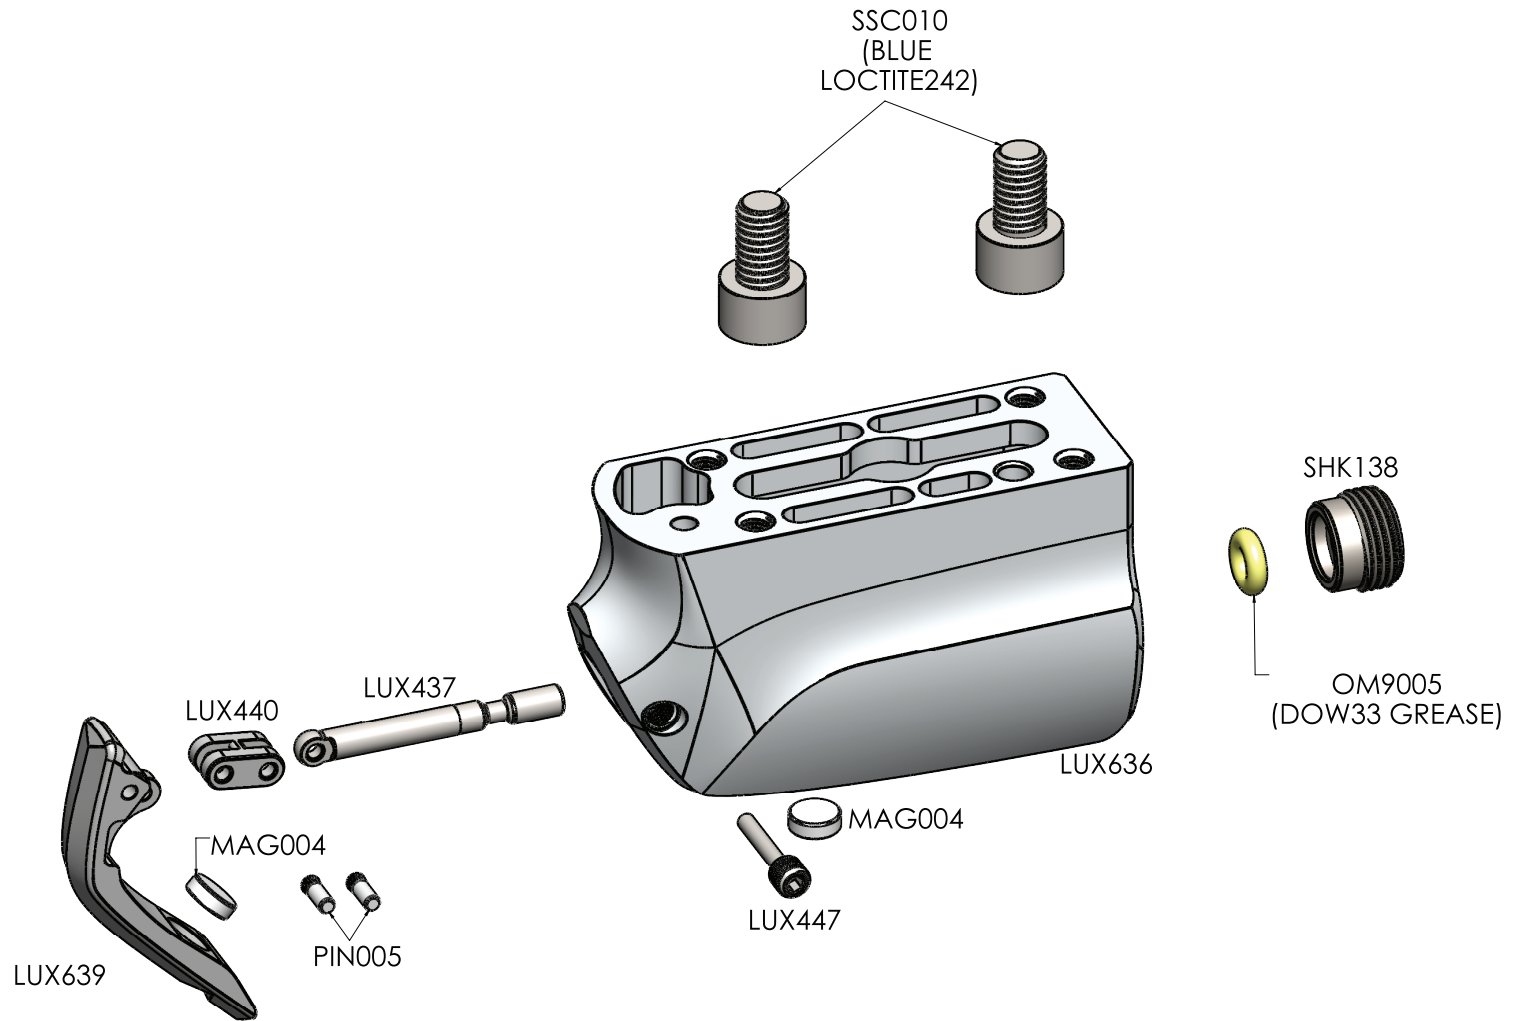

TM49 | SHUTTLE HOUSING ASSEMBLY

TM49 | FEEDTUBE ASSEMBLY

LUXE®

TM49 | EYE COVER AND BALL DETENT ASSEMBLY

TM49 | BODY COMPONENT ASSEMBLY

TM49 | AIR SOURCE ADAPTER ASSEMBLY

LUXE®

TM49 | GRIP FRAME ASSEMBLY

TM49 | REAR LATCH ASSEMBLY

TM49 | REGULATOR ASSEMBLY

TM49 | SOLENOID AND MANIFOLD ASSEMBLY

TM49 | BOLT SYSTEM ASSEMBLY GUIDE

LUXE®