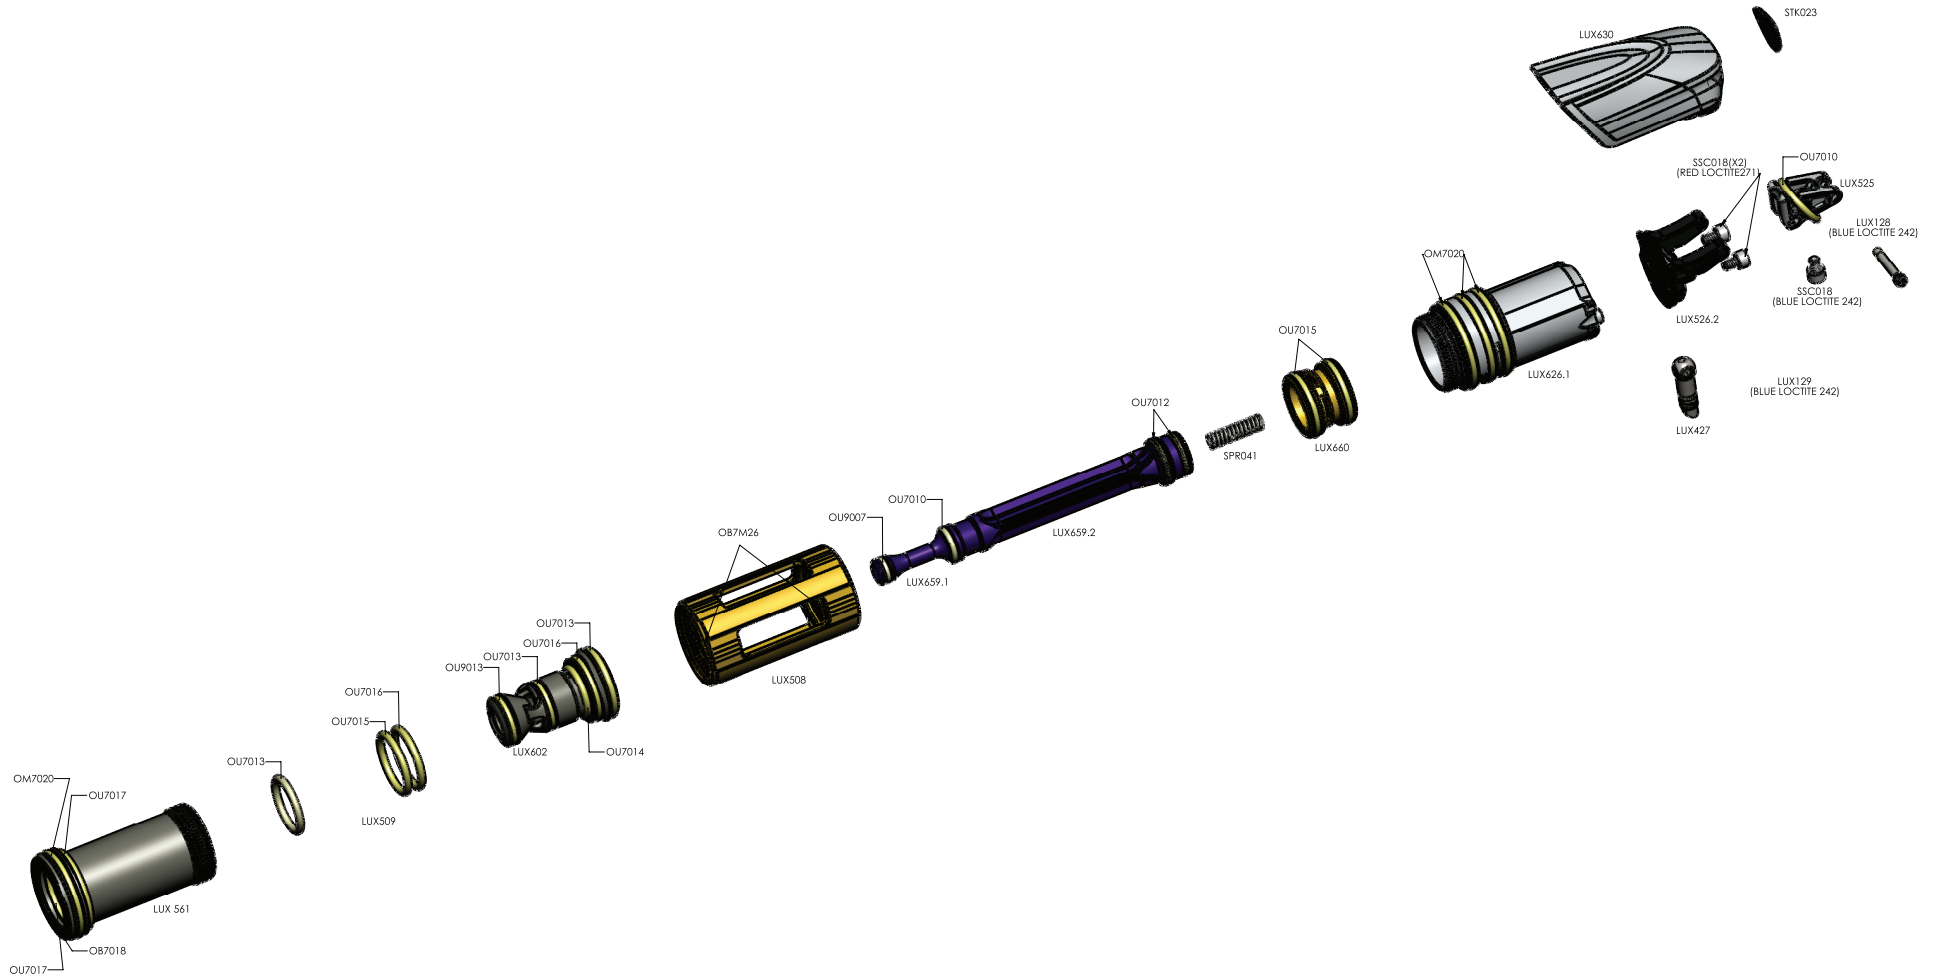

TM49 | REAR LATCH ASSEMBLY

TM49 | REGULATOR ASSEMBLY

TM49 | SOLENOID AND MANIFOLD ASSEMBLY

TM49 | BOLT SYSTEM ASSEMBLY GUIDE

LUXE®