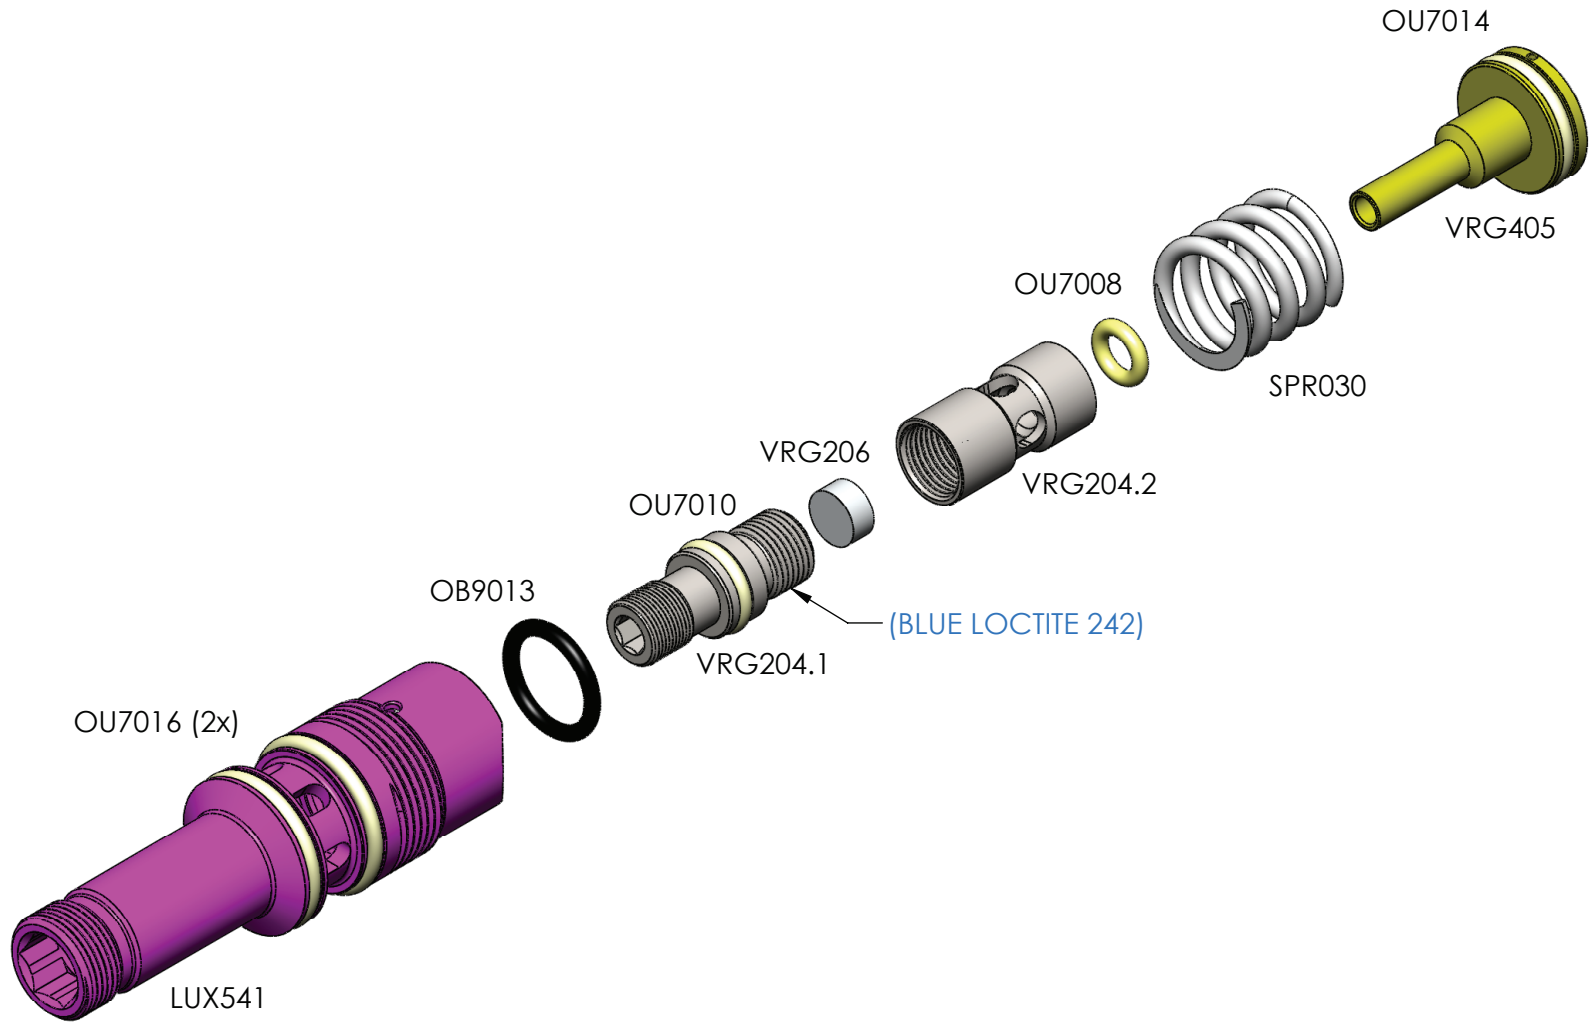

TM49 | SHUTTLE HOUSING ASSEMBLY

TM49 | FEEDTUBE ASSEMBLY

LUXE®

TM49 | EYE COVER AND BALL DETENT ASSEMBLY

TM49 | BODY COMPONENT ASSEMBLY

TM49 | AIR SOURCE ADAPTER ASSEMBLY

LUXE®

TM49 | GRIP FRAME ASSEMBLY

TM49 | REAR LATCH ASSEMBLY

TM49 | REGULATOR ASSEMBLY

TM49 | SOLENOID AND MANIFOLD ASSEMBLY

TM49 | BOLT SYSTEM ASSEMBLY GUIDE

LUXE®