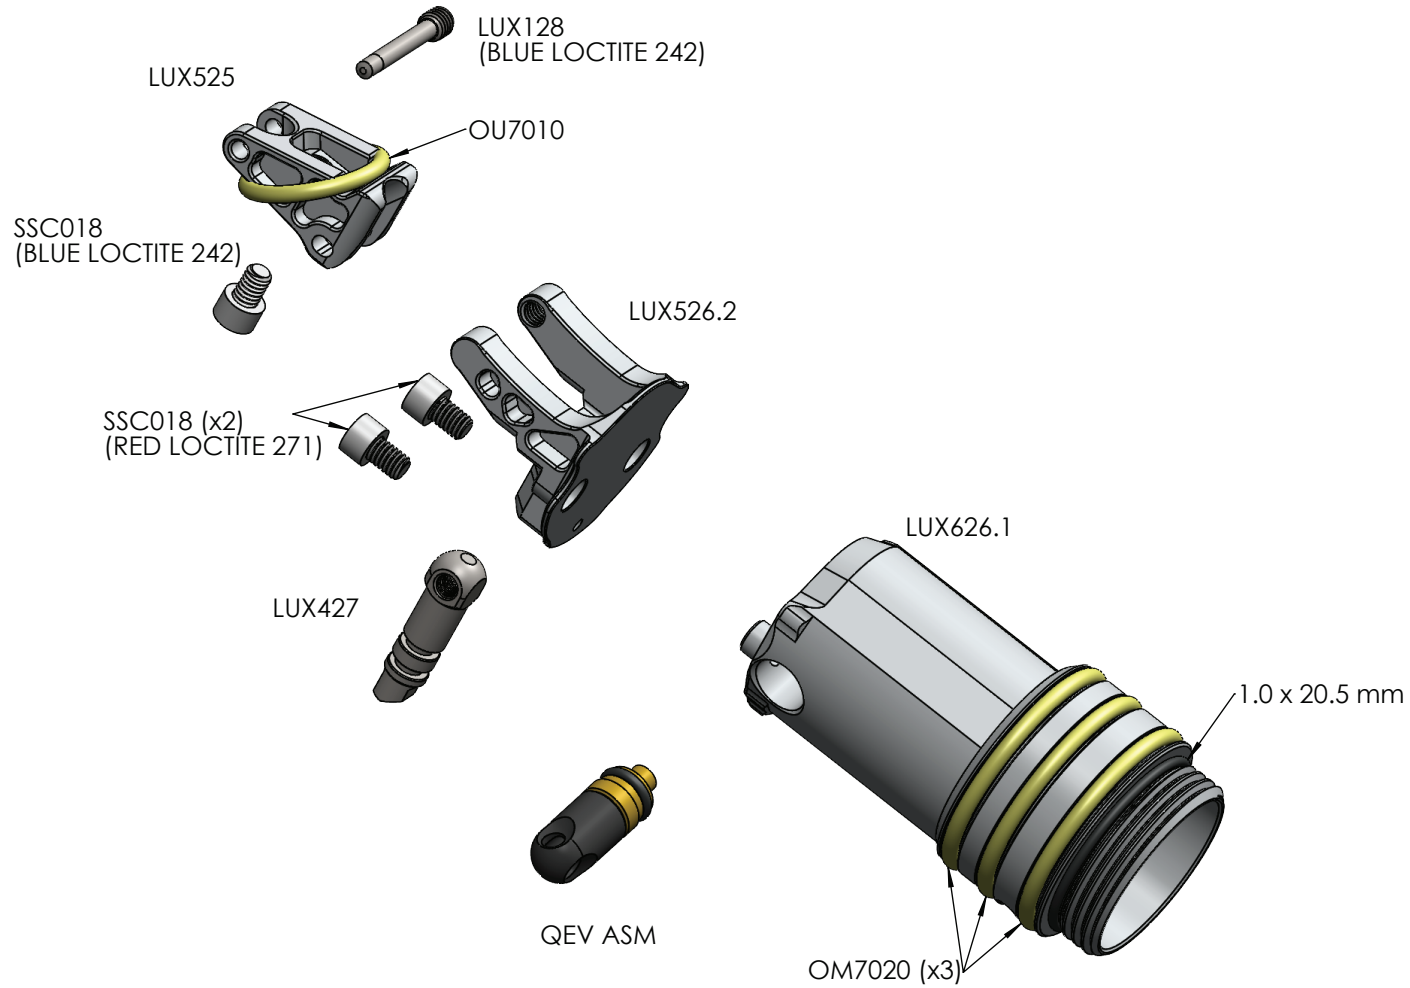

TM49 | SHUTTLE HOUSING ASSEMBLY

TM49 | FEEDTUBE ASSEMBLY

LUXE®

TM49 | EYE COVER AND BALL DETENT ASSEMBLY

TM49 | BODY COMPONENT ASSEMBLY

TM49 | AIR SOURCE ADAPTER ASSEMBLY

LUXE®

TM49 | GRIP FRAME ASSEMBLY

TM49 | REAR LATCH ASSEMBLY

TM49 | REGULATOR ASSEMBLY

TM49 | SOLENOID AND MANIFOLD ASSEMBLY

TM49 | BOLT SYSTEM ASSEMBLY GUIDE

LUXE®