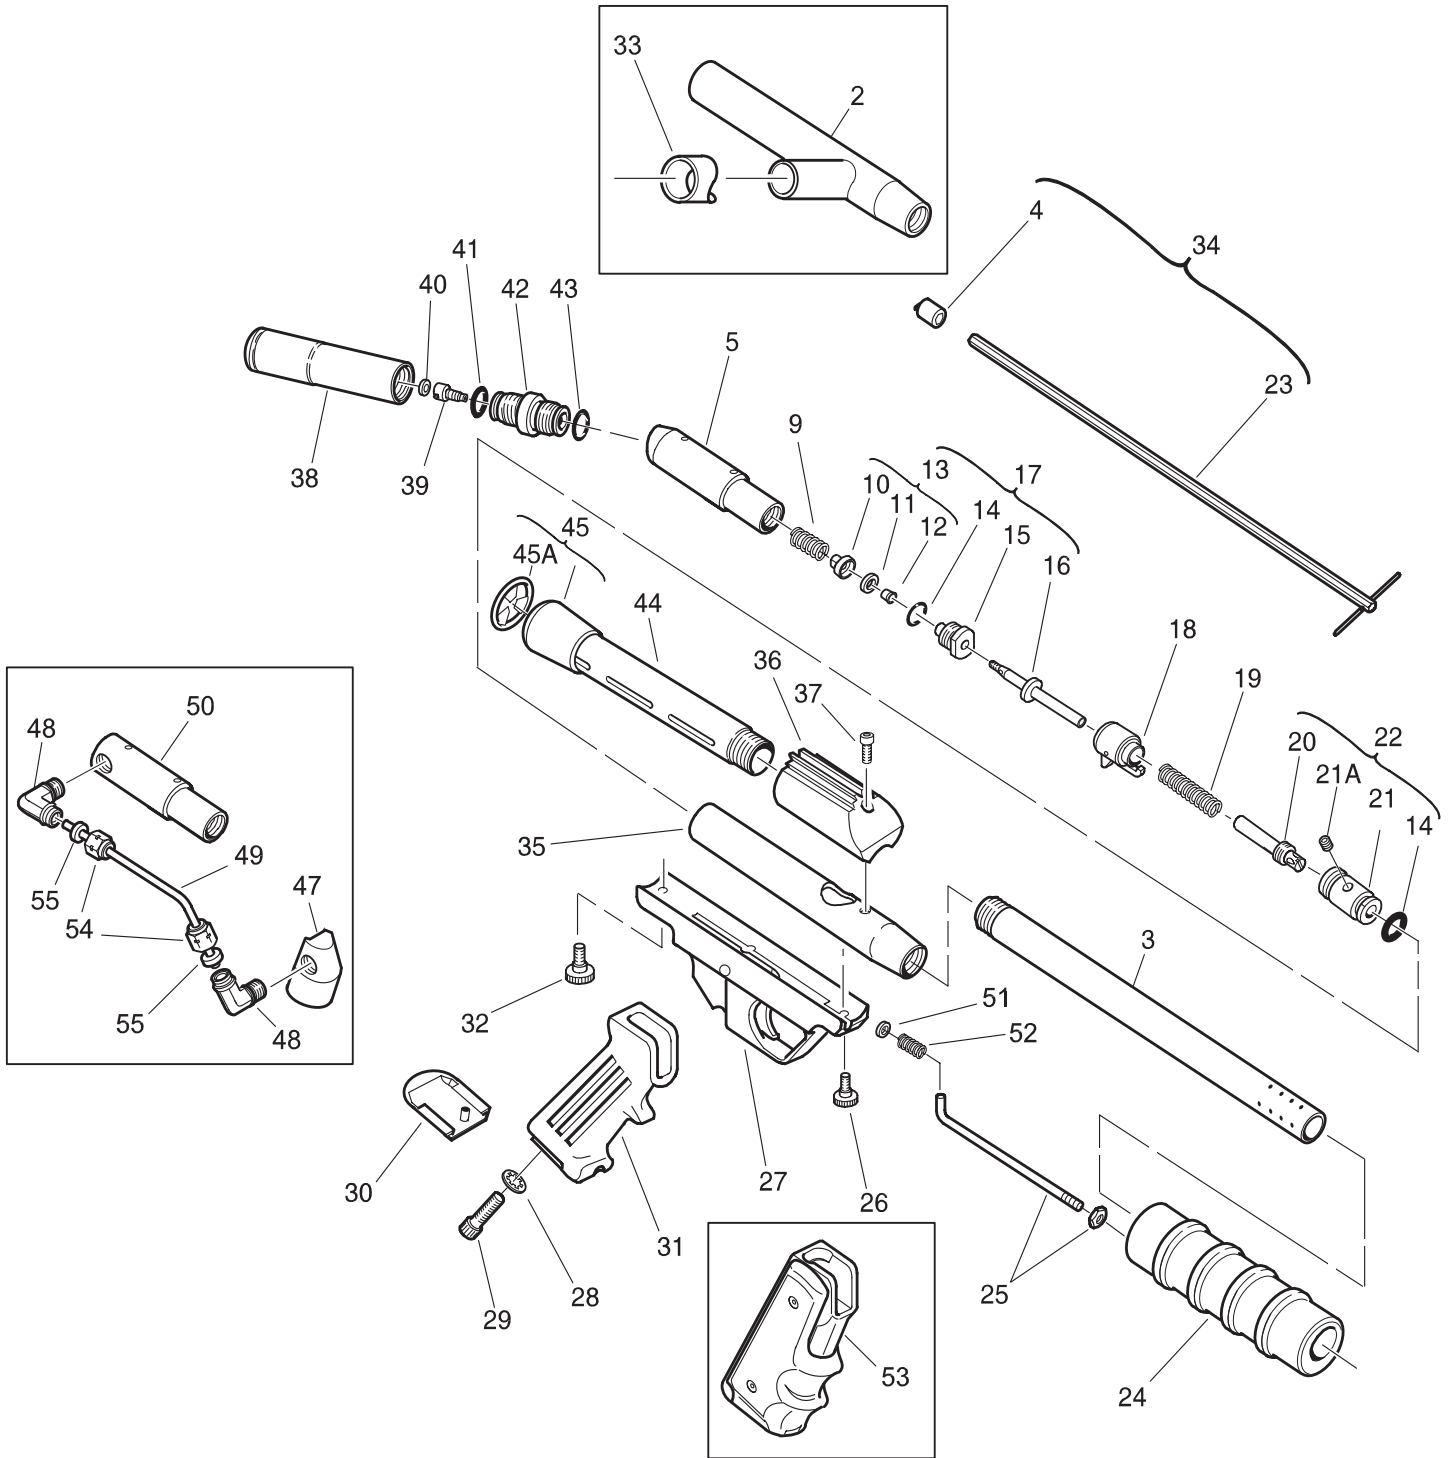

Part#	Description	Price
Stock Class Configurations (Black or Silver)		
2011-00-----	11" SC-----	209.00
2011-45-00-----	11" SC w/45-----	239.00
2011-V-00-----	11" VSC-----	249.00
2011-V-45-00-----	11" VSC w/45-----	288.00
2011-45-50-00-----	11" SC w/45 Bottom Line-----	288.00
2011-V-45-50-00-----	11" VSC w/45 Bottom Line-----	325.00

Direct Feed Configurations (Black or Silver)		
1011-00-----	11" Direct Feed-----	198.00
1011-45-00-----	11" Direct Feed w/45-----	228.00
1011-V-00-----	11" Direct Feed Vertical Air-----	227.00
1011-V-45-00-----	11" Direct Feed Vertical Air w/45-----	257.00
1011-50-00-----	11" Direct Feed Bottom Line-----	239.00
1011-45-50-00-----	11" Direct Feed w/45 Bottom Line-----	258.00

Solid Color (01- 07) Adds $20.00
Acid Wash (11-15) Adds $30.00
Dry Acid (09 & 19) Adds $80.00
Dust Finish Adds $40.00

Options & Components		
3050	Air Adapter for 45 Grip-----	18.00
3055	5 Degree Mounting Block-----	15.00
3056	15 Degree Mounting Block-----	15.00
3057	Bottom Line 45 to Rear Air-----	37.00
3058	Bottom Line 45 to Side Air-----	31.00
3059	Bottom Line 45 to Vertical Air-----	37.00
3060	Reducer Hose Air Kit-----	19.00
3093	Drop Forward-----	35.00
9018	Barrel w/ Screw on Muzzle 16"-----	55.00
9019	Barrel w/ Screw on Muzzle 18"-----	55.00
9023	Clamping Feed Neck-----	25.00
9033	Vertical Mounting Adapter-----	16.00
9042	Drop Out CO₂ 12 Gram Changer-----	25.00
9204	Modified Pump 1" ID-----	24.00
9209	UC Kit-----	53.50
9325	Adjustable T-stock-----	55.00
9327	L-stock-----	30.00
9334	M-16 Mounting Block-----	18.00
9400	Sight Rail 2.5"-----	4.00
9405	Sight Rail 5"-----	5.00
9406	Sight Ring-----	15.00
9407	Post Sight, Sight Ring-----	3.25
9408	Sight Rail Shim for Sight Ring-----	1.00
9418	Gauge w/ Air Adapter-----	34.00
9419	CO₂ 12 Gram Changer-----	22.00
9455	Reducer 1/8 FPT-----	6.00
9460	Compression hard Line Kit-----	18.00
9467	Vertical Air Kit-----	49.00
9475	Gauge Option-----	15.00
9511	Trigger Shoe-----	5.00
9606	Spring and Seal Kit-----	11.50
9610	Paintball Detent Ring Set-----	7.50

Prices Subject to Change Without Notice

EXPLODED PARTS VIEW

530 S Springbrook Rd
Newberg, OR 97132

Phone 503-554-8095
cci@phantomonline.com